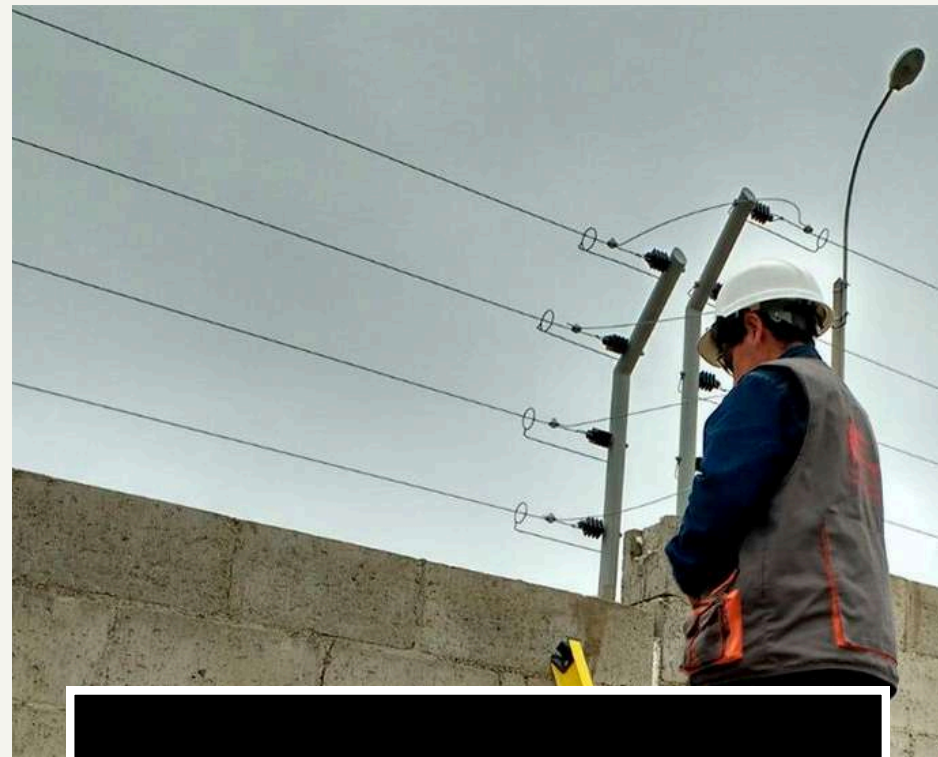

Cerco Electrico