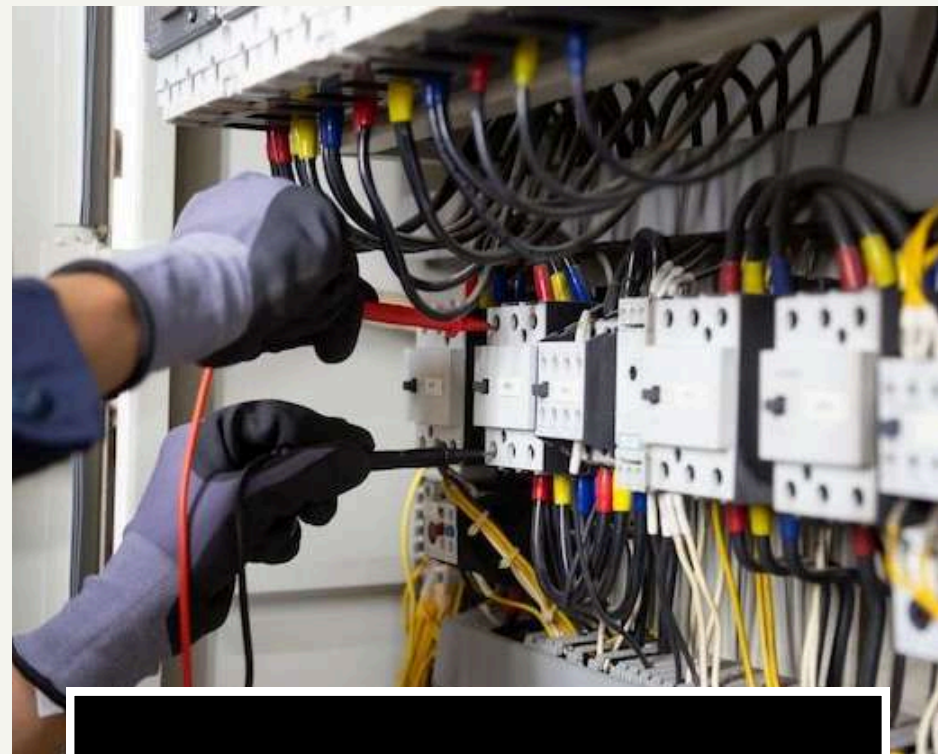

Tablero Electrico